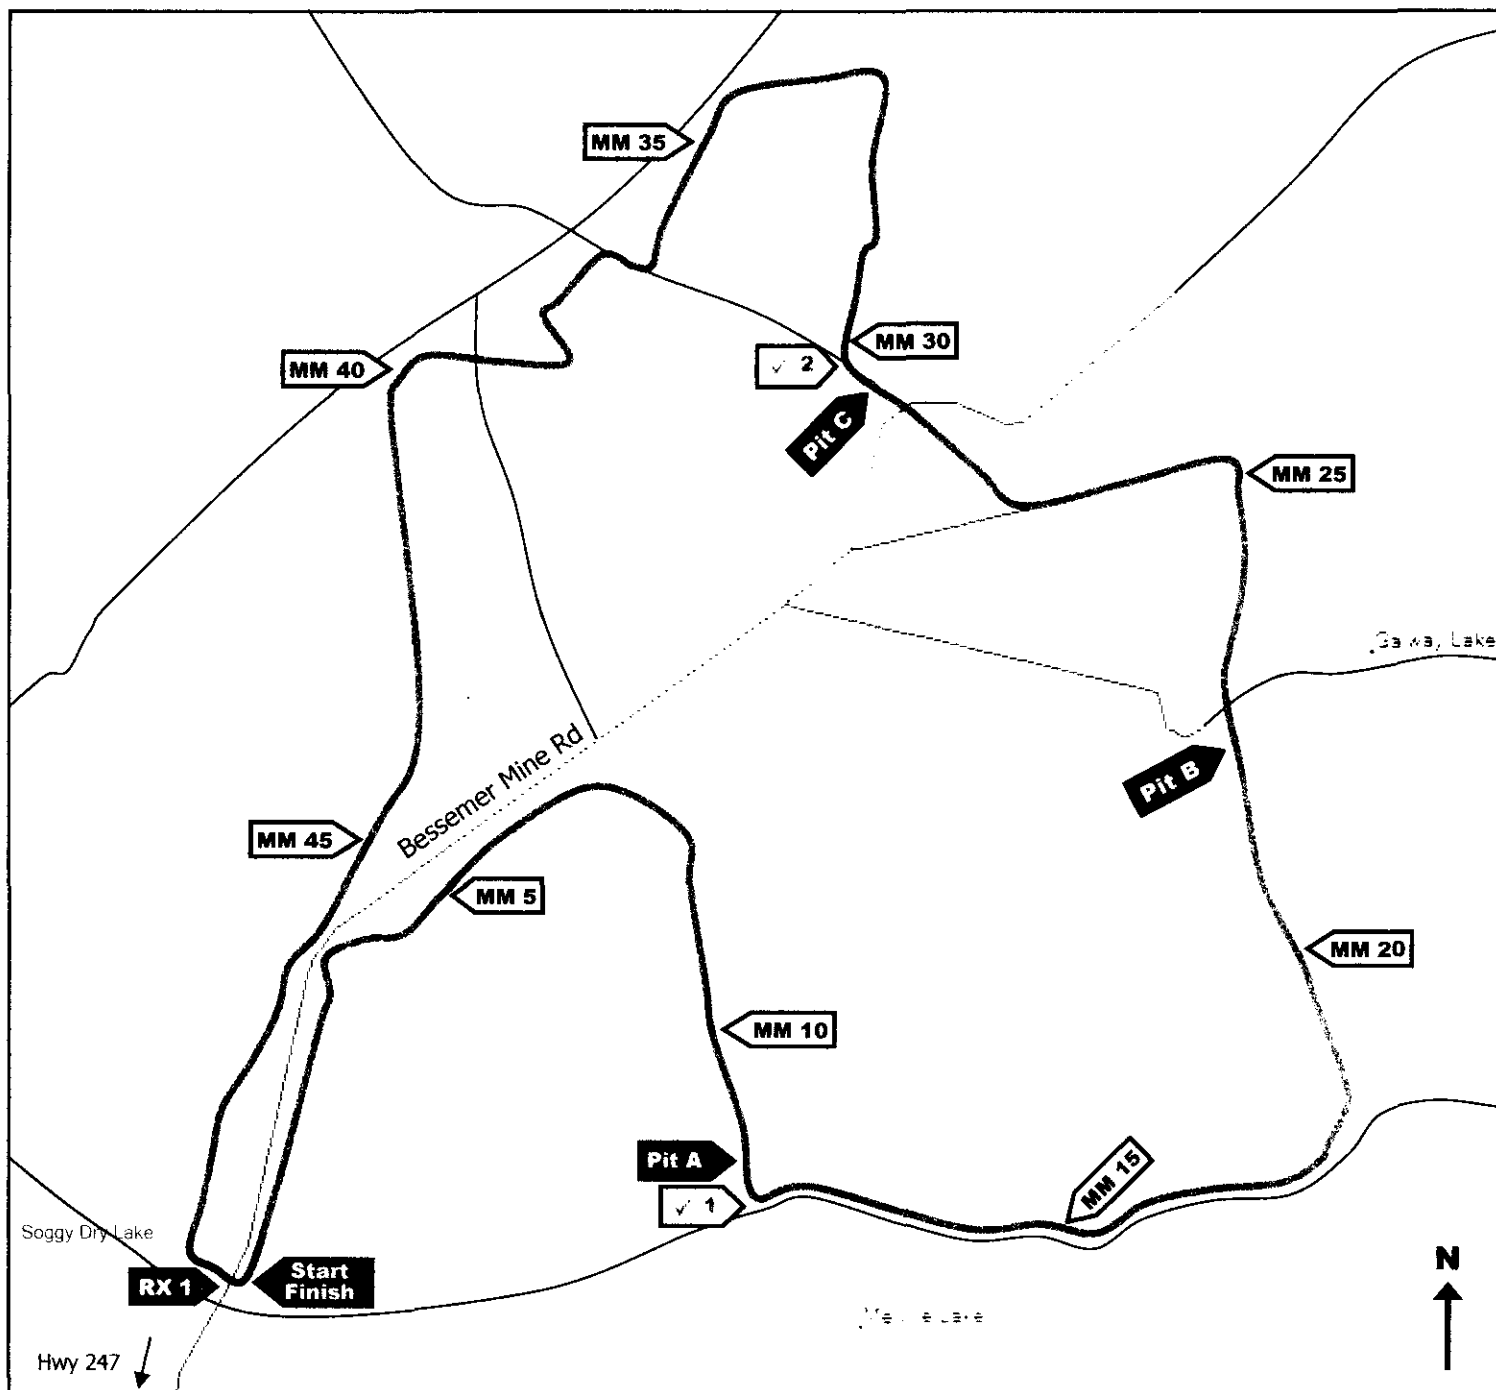

# California 200

Presented by **McKenzie's** and **Vision X Lights**

**August 16, 2008 - Lucerne Valley, CA - Night Race**

Start/Finish off Bessemer Mine Road at Soggy Dry Lake – Course A – Race Start Time **7:00 PM**

Contingency/Registration: August 16 from 12:00 PM to 4:00 PM at Start/Finish – Awards: August 17 at 9:00 AM at Start/Finish

4 – 50 Mile Laps | 3 Laps for Classes 300, 900, 1200, 12-unlimited, 1300, 1450, 1700, and 3700 | 2 Laps for Classes 1100 and 1900